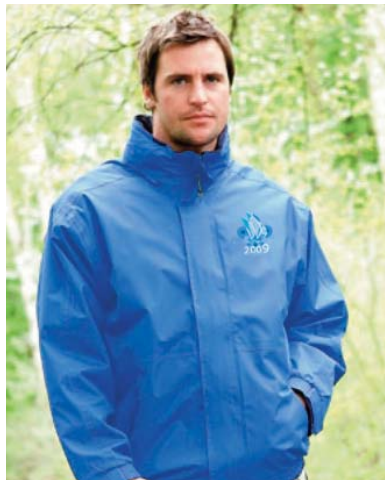

 Royal Blue

£4.95 (Child) £5.95 (Adult)

Polo Shirt

- 65% Polyester, 35% Cotton
- Guaranteed to perform at 60°C wash
- Self-coloured buttons
- Taped neckline for added comfort

Adult Sizes:

S, M, L, XL, XXL

Child Sizes:

5-6, 7-8, 9-11, 12-13, 14-15L

Colours:

 Royal Blue

£6.95

Fleece lined jacket

- Waterproof and windproof
- Polyamide lined sleeves,
- Taped seams
- Velcro® storm flap, concealed hood
- Mobile phone pocket

Sizes: